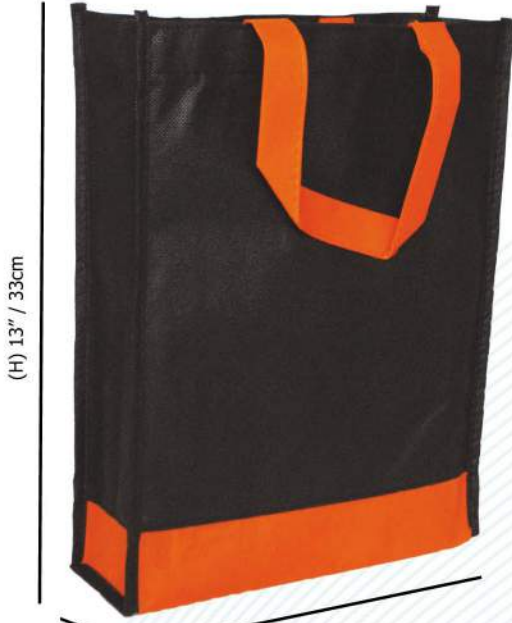

NON WOVEN BAG

MIX COLOR > M6 (100gram)

3" / 7.5cm (Bottom width)

● Black & Orange

● Apple Green & White

● Royal Blue & White

● Beige & Brown

● Navy Blue & Light Blue

● Orange & White

● Pink & White

● Purple & White

● Red & White

● Yellow & Royal Blue