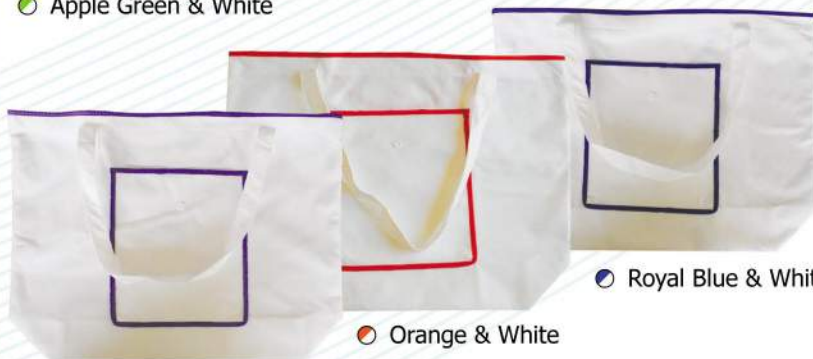

BAMBOO BAG

MIX COLOUR > BB1

● Apple Green & White

● Purple & White

● Orange & White

● Yellow & White

● Red & White

● Royal Blue & White

BAMBOO BAG

FOLDABLE BAG > MIX COLOUR > BB2

● Apple Green & White

● Yellow & White

● Light Blue & White

● Purple & White

● Orange & White

● Royal Blue & White

● Red & White