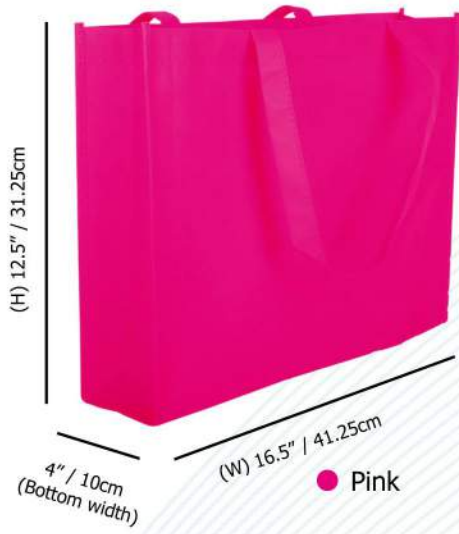

# NON WOVEN BAG

SOLID COLOUR > S2a (100gram)

● Pink

● Purple

● Orange

● Navy Blue

● Yellow

● Light Blue