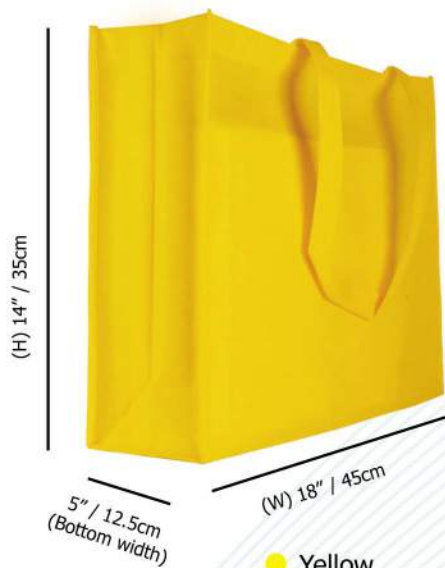

NON WOVEN BAG

SOLID COLOUR > S4 (100gram)

● Yellow

● Marron

● Royal Blue

● Apple Green

● Black

● Beige