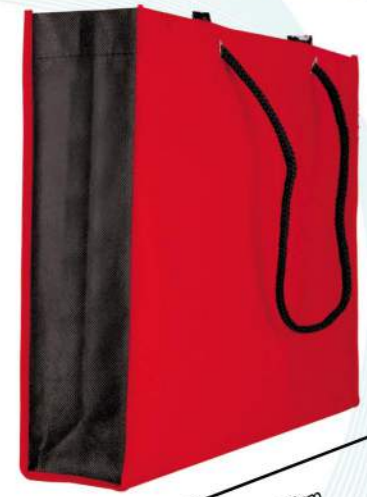

NON WOVEN BAG

MIX COLOUR > M1 (100gram)

- Black & Yellow
- Apple Green & Black
- Navy Blue & Light Blue
- Yellow & Black

(H) 14" / 35cm
 (W) 17" / 42.5cm
 4" / 10cm (Bottom width)
 ● Red & Black

NON WOVEN BAG

MIX COLOUR WITH VELCRO > M2 (100gram)

(H) 15" / 37.5cm
 (W) 14" / 35cm
 4" / 10cm (Bottom width)
 ● Milo Green & White

- Orange & White
- Navy Blue & White
- Grey & White
- Maroon & White

- Pink & White
- Purple & White
- Apple Green & White
- Red & White
- Yellow & White
- Royal Blue & White